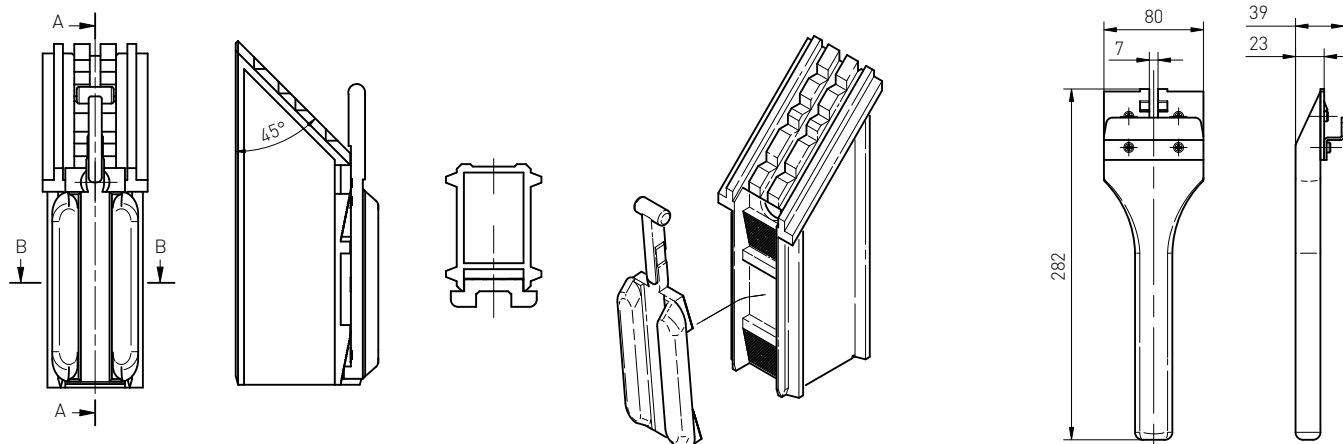

Wzmocnienie narożnika do drzwi

Wzmocnienie narożnika do drzwi
Door reinforcement
Renfort des angles de porte
Угловой соединитель для дверей

-Nº: 4010000000