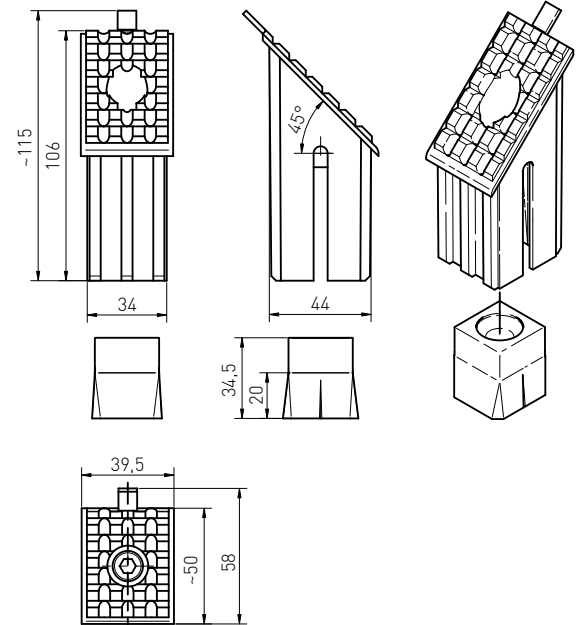

- №				
40140500100	40x50	128/14,3kg	128	9 088 [999kg]

Wzmocnienie narożnika do drzwi 35x40

Wzmocnienie narożnika do drzwi
Door reinforcement
Renfort des angles de porte
Угловой соединитель для дверей