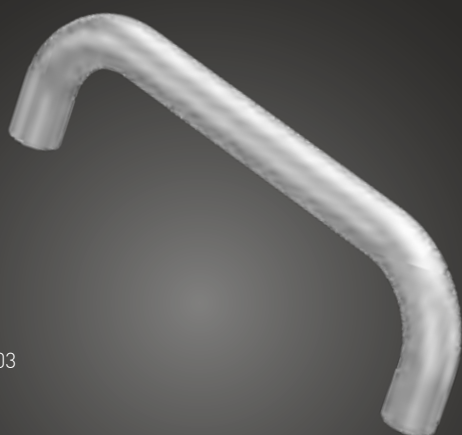

-N°: 104SILV3003